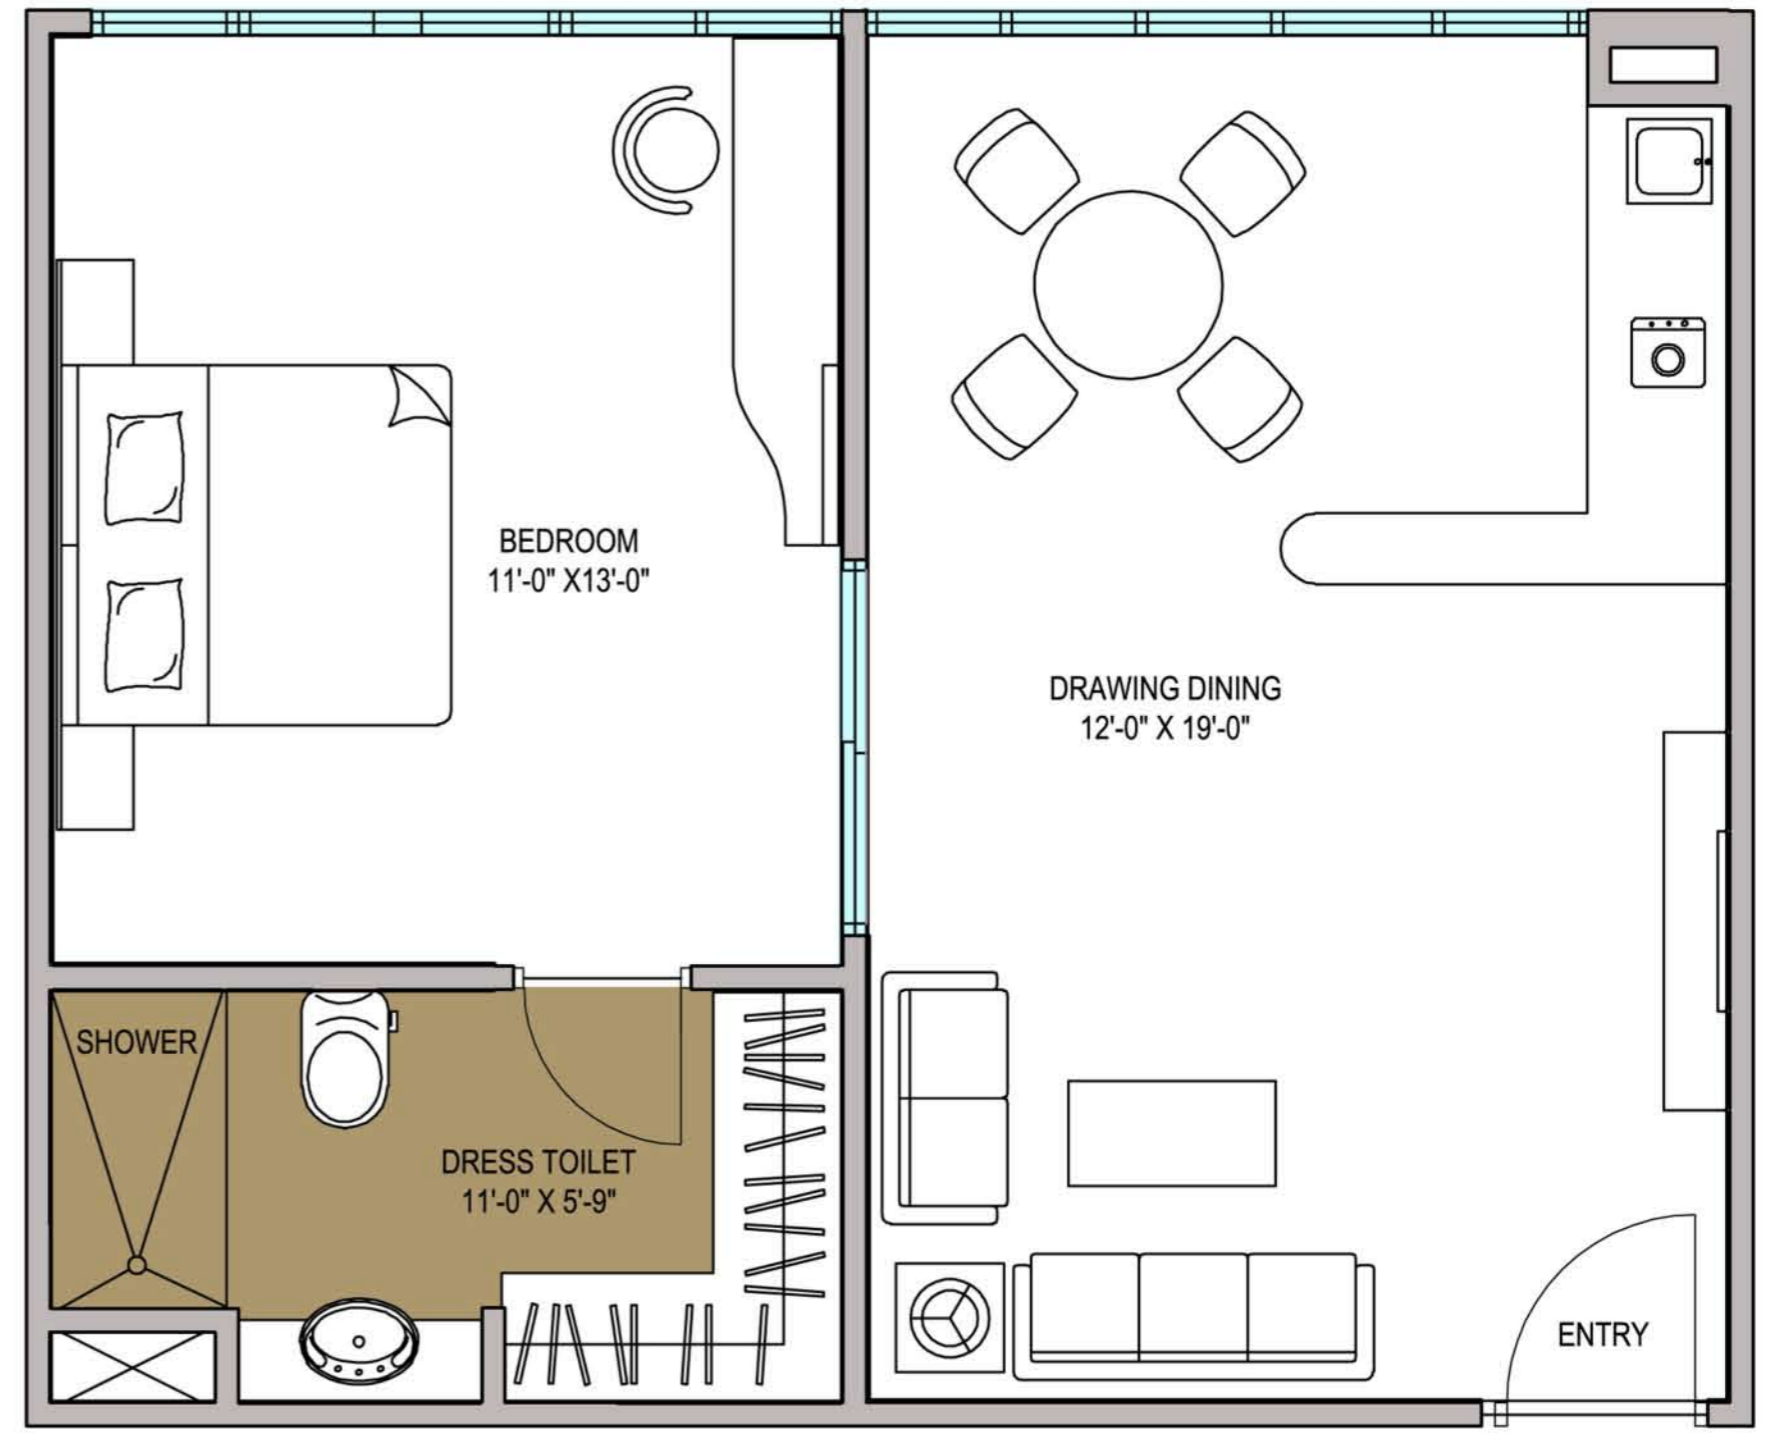

**STUDIO FLOOR PLAN**  
**SALEABLE AREA - 375 SQ.FT.**

**SUITE FLOOR PLAN**  
**SALEABLE AREA - 715 SQ.FT.**

**CLUSTER PLAN FOR OAK TOWER**

1 SQ.MT = 10.764 SQ.FT.