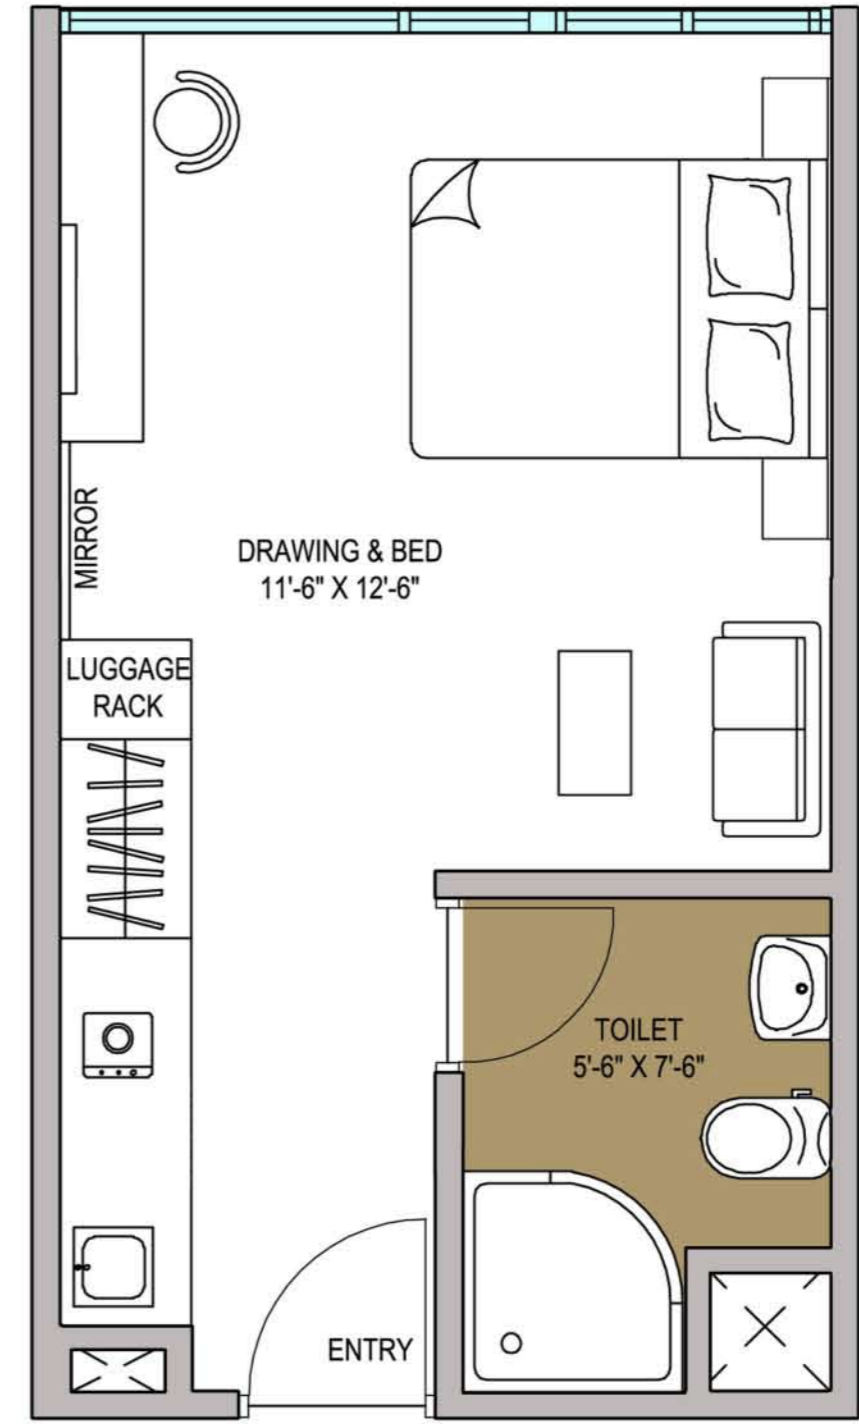

**STUDIO FLOOR PLAN**  
**SALEABLE AREA - 375 SQ.FT.**

**SUITE FLOOR PLAN**  
**SALEABLE AREA - 715 SQ.FT.**

**CLUSTER PLAN FOR OAK TOWER**

1 SQ.MT = 10.764 SQ.FT.