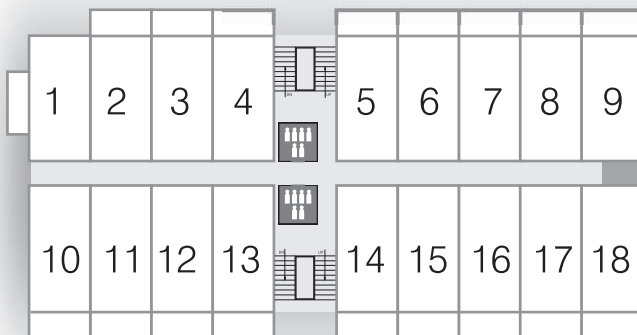

Jacuzzi

Modern gym

Discotheque

Park

Block 1

Block 2

45 Meter Wide Road

Location Map