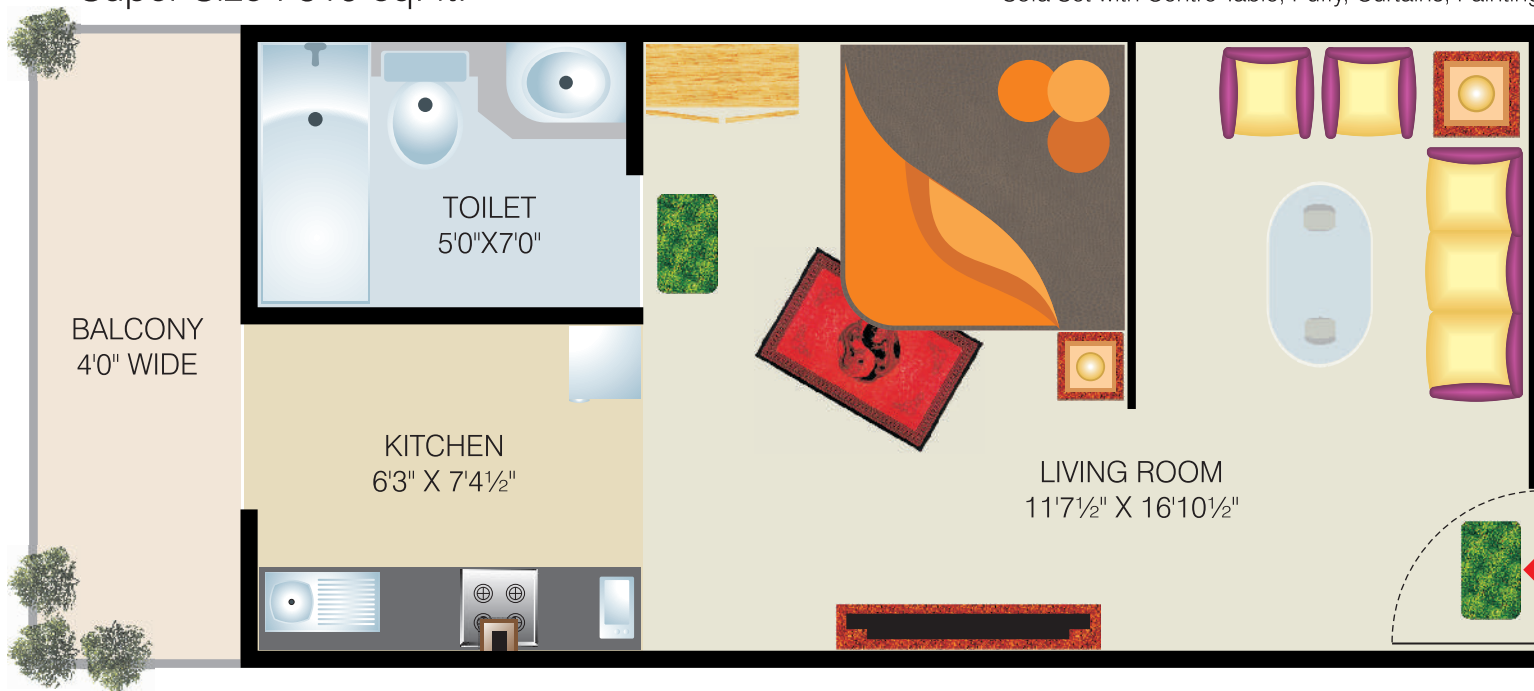

Space

you would love to share.

BEDROOM

Bed with Mattress, 2 Set of Bed sheets, 2 Set of Bed Covers, 1 Blanket, 2 Pillows with Covers, Wardrobe, Hangers, Dressing Console, Coffee Table Set, Steam Iron, LCD T.V., Air Conditioner.

BATHROOM

Designer Vanity with Mirror, Shower Panel, Geysar, Set of Towels, Foot Mat and Dustbin and other toilet accessories.

DINING

Dinning Table & Chairs (4 Persons), Flower Vase with Flowers

KITCHEN

Fridge, Microwave, Hot Plate with Chimney.

DRAWING ROOM

Sofa Set with Centre Table, Puffy, Curtains, Painting.

Super Size : 519 sq. ft.

Sitemap

Studio ONE

Block 1 & Block 2

1st Floor to 13th Floor - Studio Apartments

Terrace - Exclusive Club House and