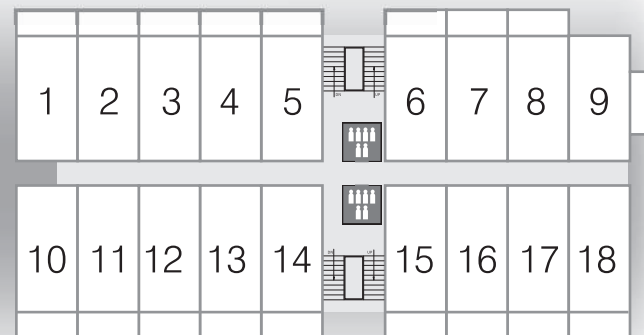

Jacuzzi

Modern gym

Discotheque

Park

Block 1

Block 2

45 Meter Wide Road

Location Map