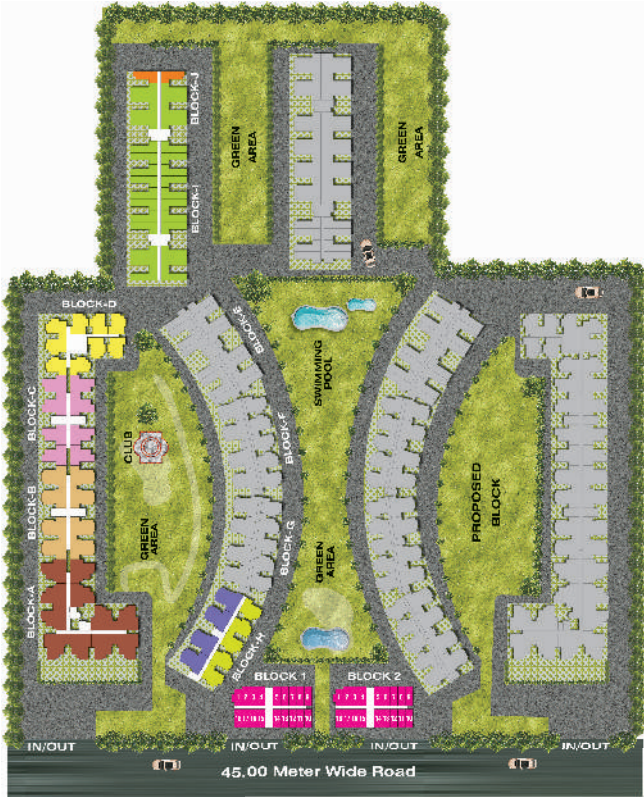

Sitemap

Studio ONE

Block 1 & Block 2

1st Floor to 13th Floor - Studio Apartments

Terrace - Exclusive Club House and

Temperature controlled swimming pool

Club Specification

Card room

Billiards room

Table tennis room

Spacious Party Hall with the capacity of 250+ people

Restro-bar*

Spa

Jacuzzi

Modern gym

Discotheque

Park

Block 1

Block 2

45 Meter Wide Road